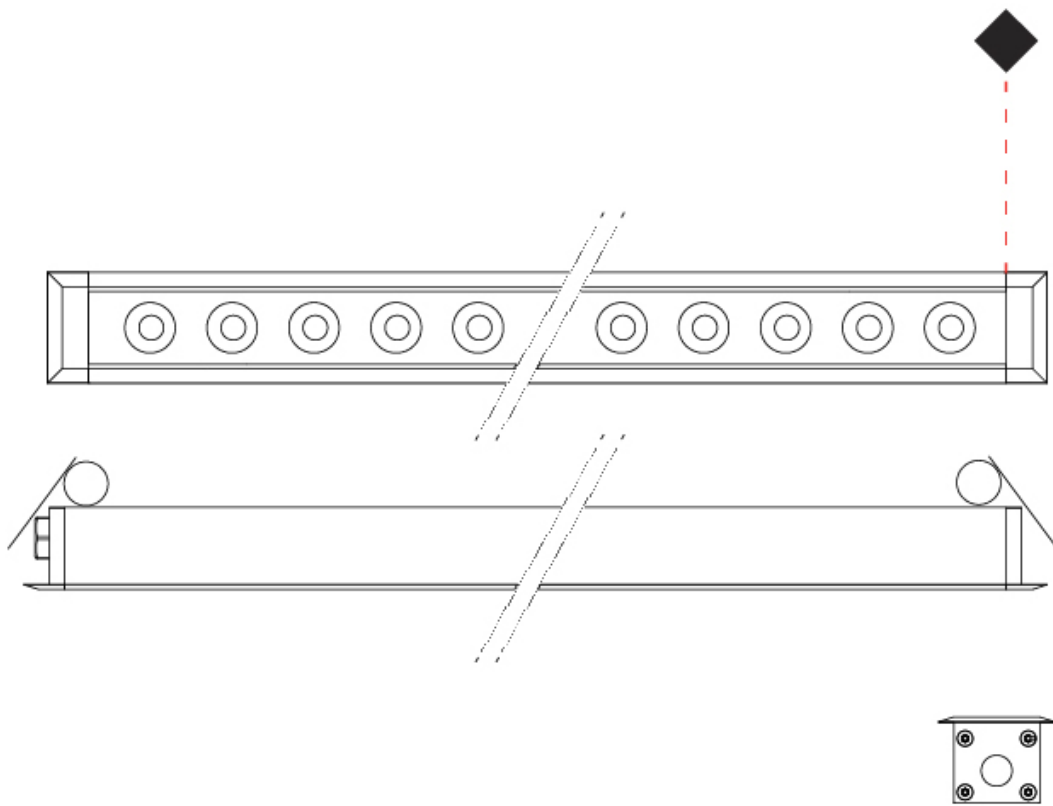

MINI CORNICHE RECESSED

E9Q111-

PROJECT	_____
TYPE	_____
SPECIFIER	_____
QUANTITY	_____
DATE	_____

E